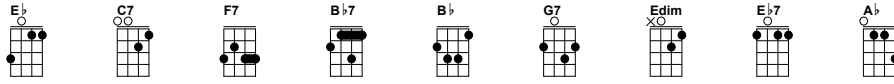

Doctor Jazz  
Joseph King Oliver

Musical notation system 1: Treble clef, 4/4 time signature. Chords: Eb, C7, F7, Bb7, Eb, Eb, Bb, G7.

Guitar tablature: A 5-1-1-3, D 5-5-5, G 5-3-5, C 3-6-3-1, 1-5, 1-5-1-1-1-1, 5-1-3.

Musical notation system 2: Treble clef. Chords: C7, F7, Bb, Bb7, Eb, Edim, Bb7, Eb, F7.

Guitar tablature: A 1-3-5, D 1, G 6-1-3-5, C 3-2-1, 6-1-3-5-1, 3-2-1, 5-0-0-5-3.

Musical notation system 3: Treble clef. Chords: Bb, G7, C7, F7, Bb7, Eb, Eb, Bb7, Eb, Eb.

Guitar tablature: A 5-0, D 5, G 3-2-3-5, C 1, 1-3-1-5-6, 1-3, 4-3, 1.

Musical notation system 4: Treble clef. Chords: Eb, Eb, Bb7, Eb, Eb7, Ab, Ab, Eb, C7.

Guitar tablature: A 1-3-1-5-6, D 1-3, G 4-3, C 1, 6-3-6-3-6, Ab 3, 1-0-6-5.

Guitar tablature: A 3-5-3-6-3-6, D 1-3-4, G 5, C 3-2-3-1, 3-4-3, 3-0-3-5.

Musical notation system 7: Treble clef. Chords: F7, Bb7, Bb7, Eb, Eb.

Guitar tablature: A 3-0, D 3, G 1-0-6-3, C 1-3-4-3, 1.